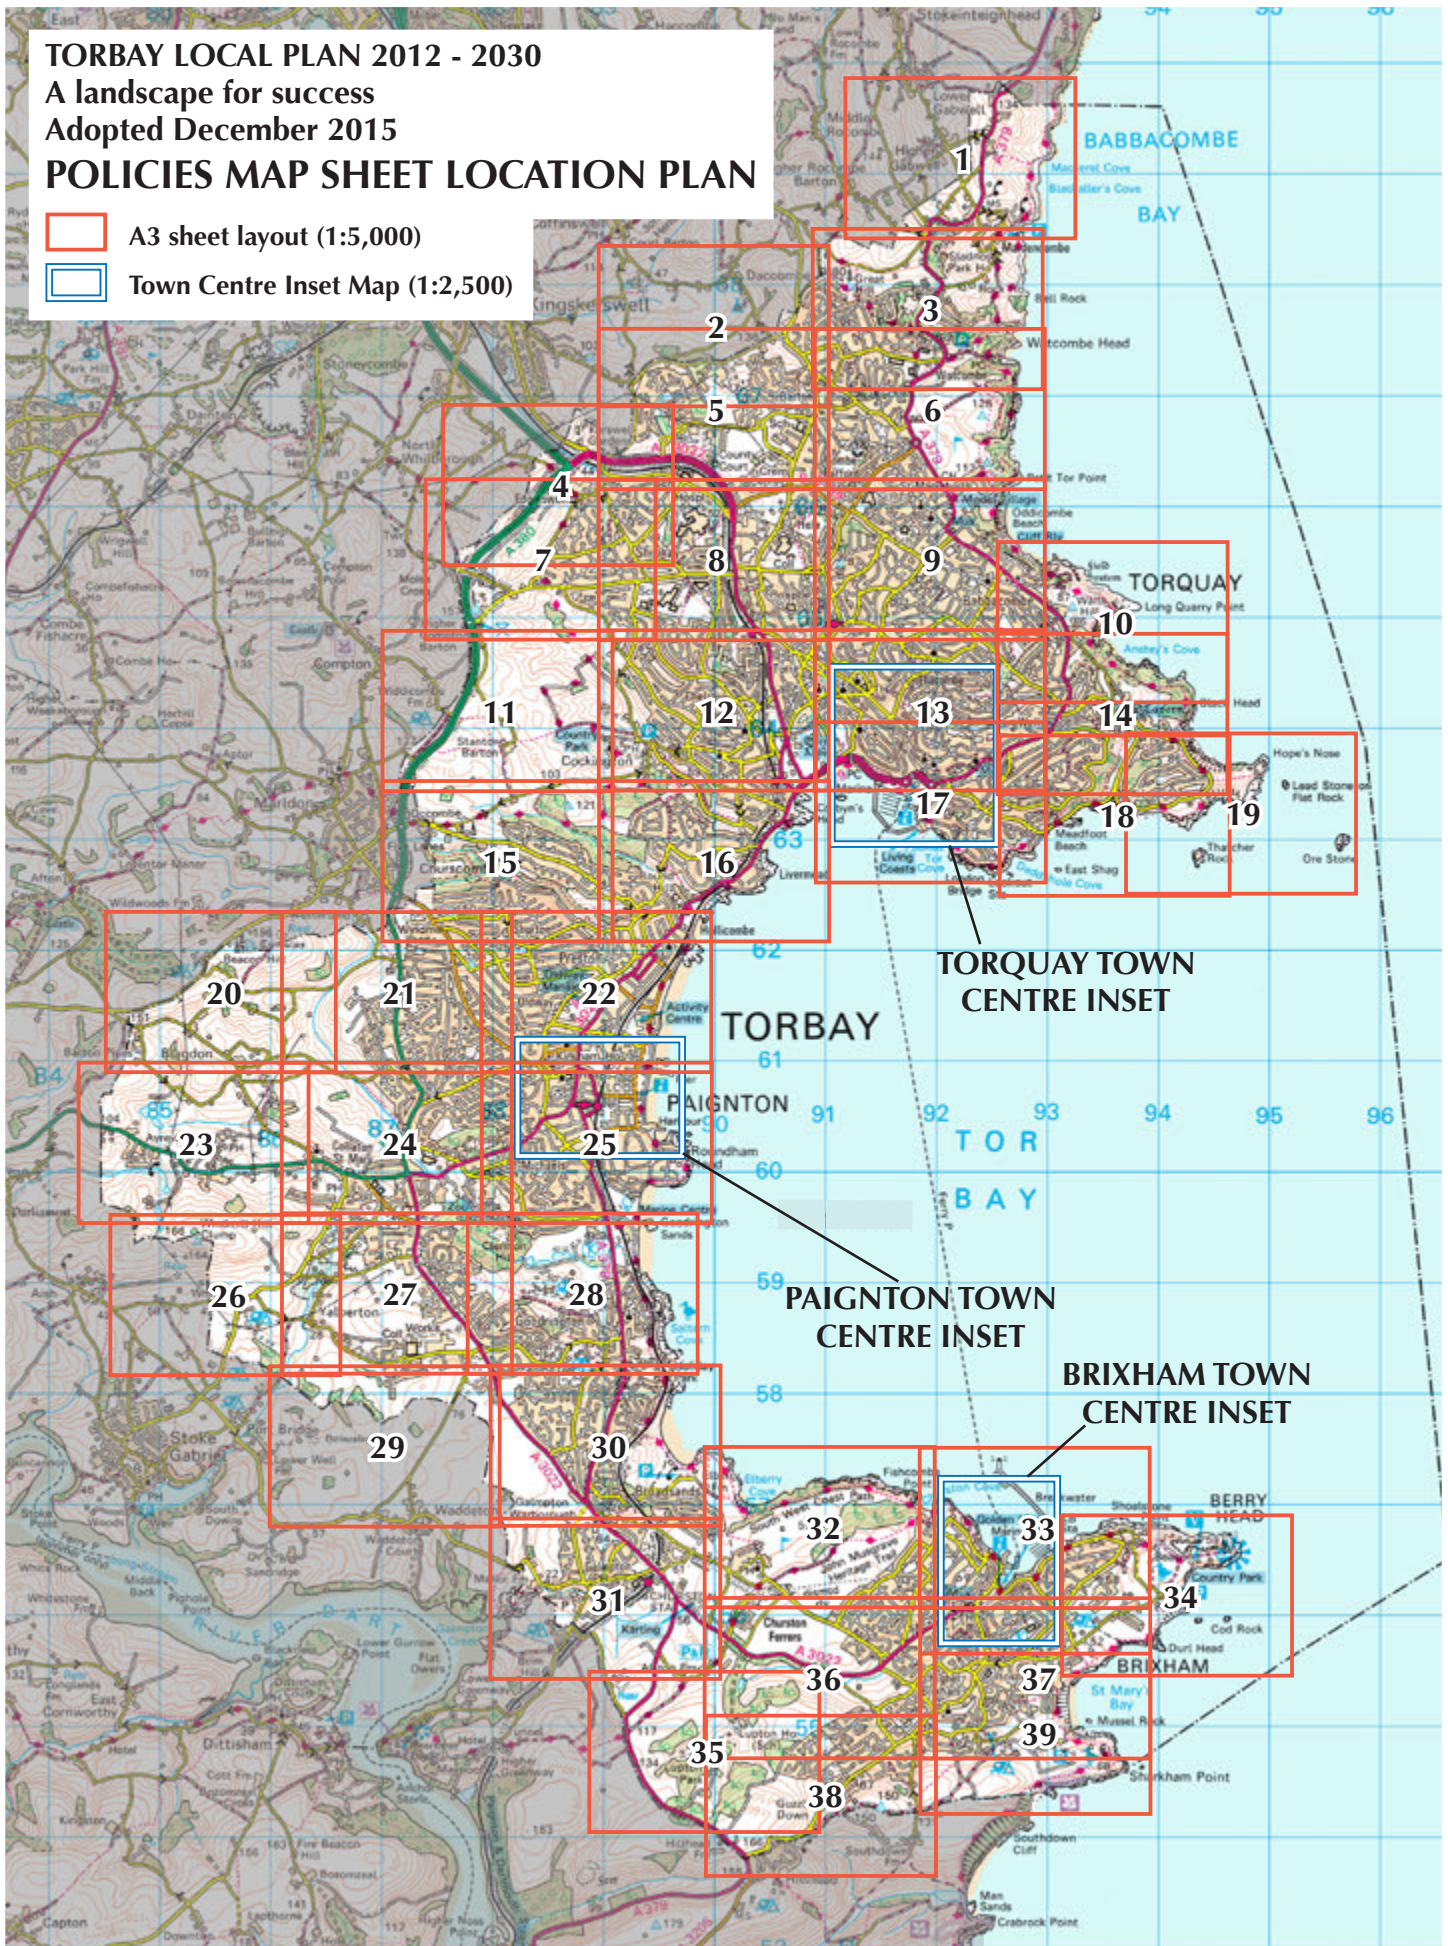

**TORBAY LOCAL PLAN 2012 - 2030**  
**A landscape for success**  
**Adopted December 2015**  
**POLICIES MAP SHEET LOCATION PLAN**

- A3 sheet layout (1:5,000)
- Town Centre Inset Map (1:2,500)

BINDING EDGE